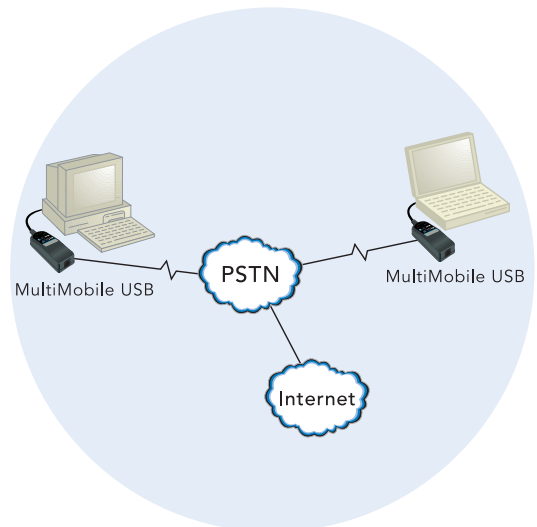

## V.92 Portable USB Modem

The MultiMobile™ USB portable USB modem, provides V.92/56K data rates, V.34/33.6K fax capabilities and a hot-swappable USB interface. This modem, weighing in at 2 ounces, is ideal for mobile users who want e-mail and Internet access on the road. The MultiMobile USB portable modem can also serve as the mobile user's desktop modem back in the office.

### Features

- V.92/56K downloads (from V.92 servers) and 33.6K data rates for uploads or peer-to-peer transfers
- V.44 compression improves data throughput rates
- Class 1.0 and 2.1 faxing at speeds to V.34/33.6K bps (Super G3)
- Error Correction Mode (ECM) provides fast and reliable fax transmissions
- Small footprint (measures only 1 × 3 inches)
- U.S. Caller ID reporting (Bellcore Type 1)
- LEDs show complete modem status
- Remote configuration for centralized setup and management
- Storage for two phone numbers for automatic dialing
- Global approvals in many countries for worldwide use
- Hot-swappable with other USB devices without ever restarting or reconfiguring your PC
- Integrated USB cable simplifies setup and operation
- Flash memory for easy updates
- Ten-year warranty

## Highlights

**Extremely Powerful Modem in the Tiniest Package.** The MultiMobile USB pocket-sized fax modem provides 56K Internet access, e-mail, fax or file transfers. No external power supply is required making it highly portable for travellers. A powerful built-in processor frees up your computer by handling modem operations and lighted LEDs show complete modem status.